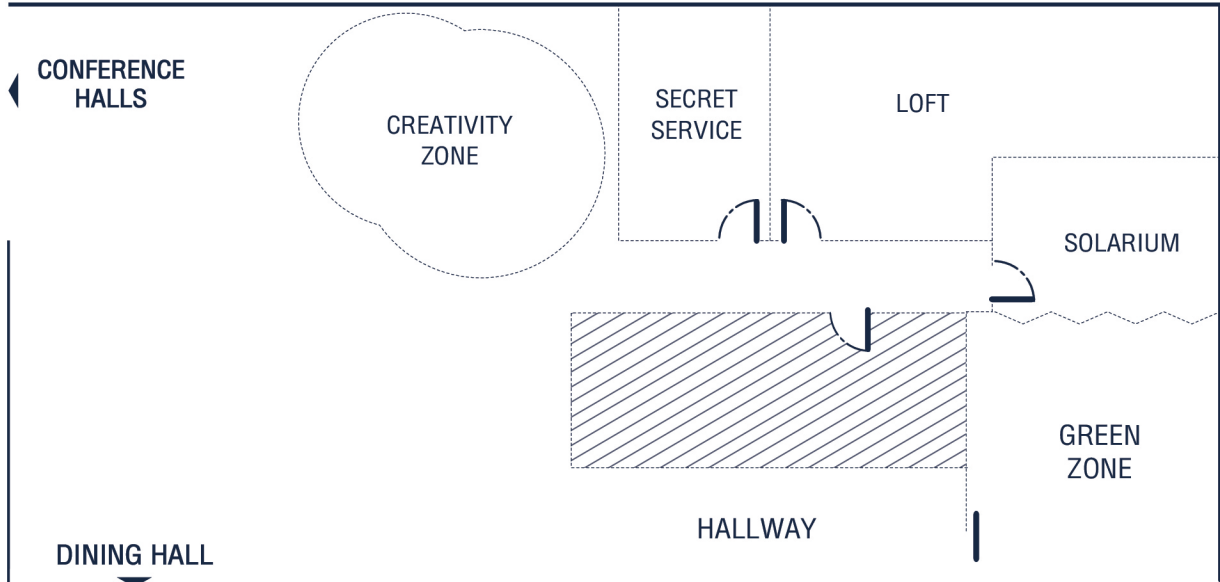

## MEETING ROOMS GLOWFISH SATHORN

CONFERENCE HALL	AREA (SQ.M.)	HOURLY	HALF DAY (4 HRS)	FULL DAY (8 HRS)
CREATIVITY ZONE	44	2,000	6,000	10,000
SECRET SERVICE	23	1,000	4,000	6,000
SOLARIUM	23	1,000	4,000	6,000
LOFT	55	3,000	10,000	15,000
GREEN ZONE	51	4,000	12,000	18,000

CREATIVITY ZONE

SECRET SERVICE

SOLARIUM

LOFT

GREEN ZONE